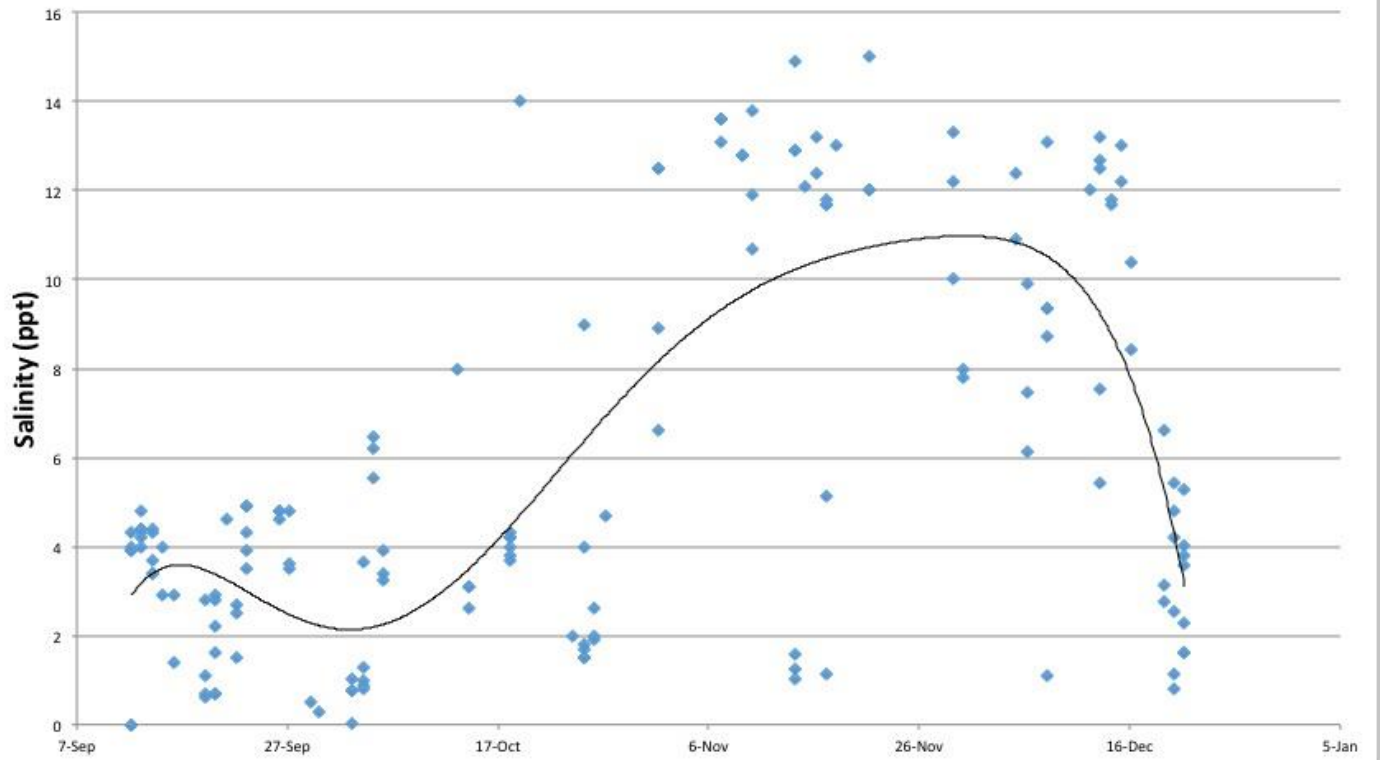

Indian Creek Temperature - Fall 2016

Indian Creek Salinity - Fall 2016

Indian Creek Turbidity - Fall 2016