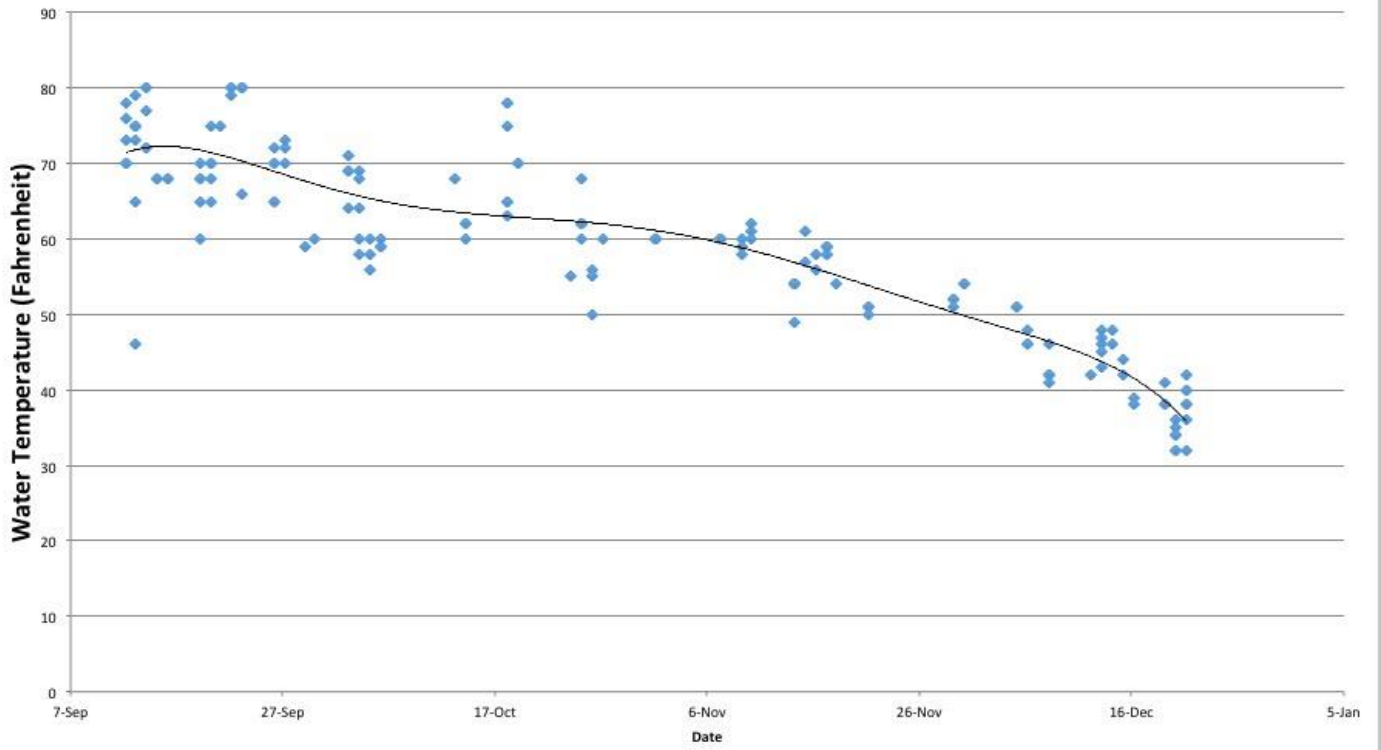

Indian Creek Temperature - Fall 2016

Indian Creek Salinity - Fall 2016

Indian Creek Turbidity - Fall 2016